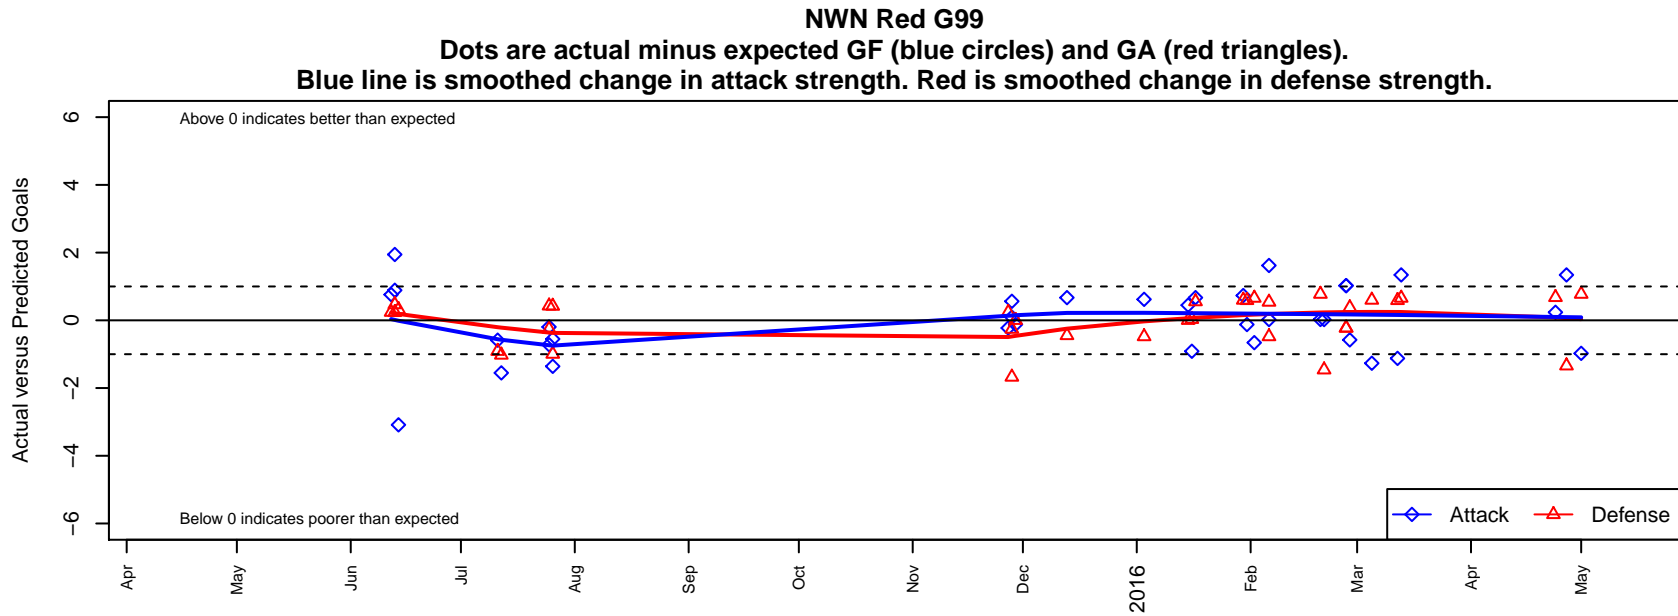

NWN Red G99

Northwest Nationals
 Mountlake Terrace, WA
 G99 total strength=1810
 attack=33.22 defense=33.1
 fall league = Win RCL G99 Div 1

alt names used:
 NW Nationals G99 Red
 NW NATIONALS G99 RED (WA)
 NW NATIONALS G99 RED (WA)
 NWN G99 A Red
 NWN G99 A Red
 NWN G99 A Red
 NWN G99 A Red

**attack and defense variance (black dot)
relative to other teams
and top 10 in region**

**attack and defense rating
relative to others at age
and all opponents in last 13 months**

Performance relative to 13 month average