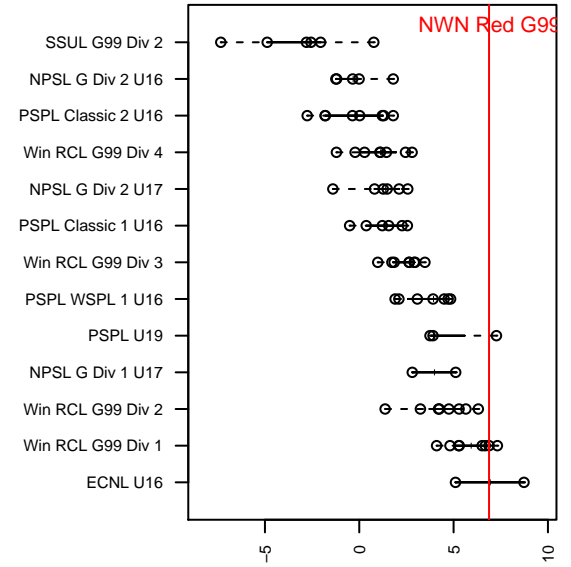

NWN Red G99

Northwest Nationals
 Mountlake Terrace, WA
 G99 total strength=1810
 attack=33.22 defense=33.1
 fall league = Win RCL G99 Div 1

alt names used:
 NW Nationals G99 Red
 NW NATIONALS G99 RED (WA)
 NW NATIONALS G99 RED (WA)
 NWN G99 A Red
 NWN G99 A Red
 NWN G99 A Red
 NWN G99 A Red

**attack and defense variance (black dot)
relative to other teams
and top 10 in region**

**attack and defense rating
relative to others at age
and all opponents in last 13 months**

Performance relative to 13 month average